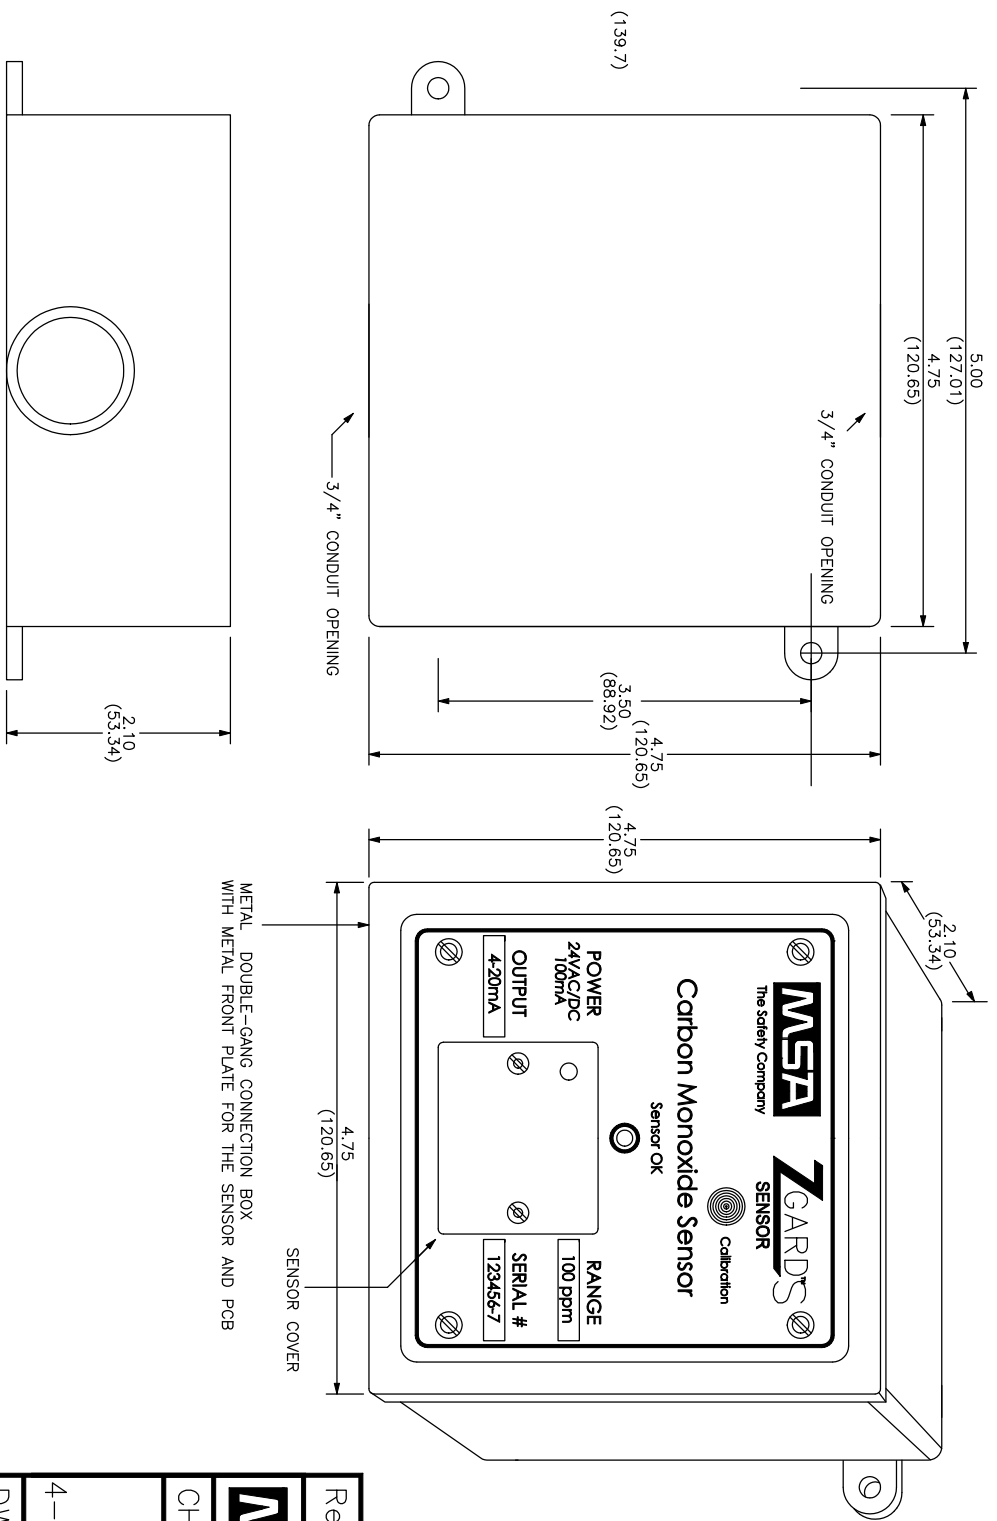

CABLE LENGTH VS. SIZE (AWG#)	GAUGE
CABLE LENGTH FEET	GAUGE (AWG#)
1 TO 5,000	18

SUGGESTED CABLE		
GAUGE (AWG#)	3-WIRE SHIELDED CABLE	2-WIRE SHIELDED CABLE
18	ALPHA WIRE 5523	ALPHA WIRE 5522

NOTES:  
1. DIMENSIONS SHOWN IN INCHES (MILLIMETERS).

(139.7)

Rev. C ZGARD MAG CAL VERSION

CHKD: V.E DATE: Nov. 16/04 DRN: KS

Installation Outline,  
ZGARD S,

4-20mA Output Stand-Alone Sensors

DWG. NO.: 106897 REV. D